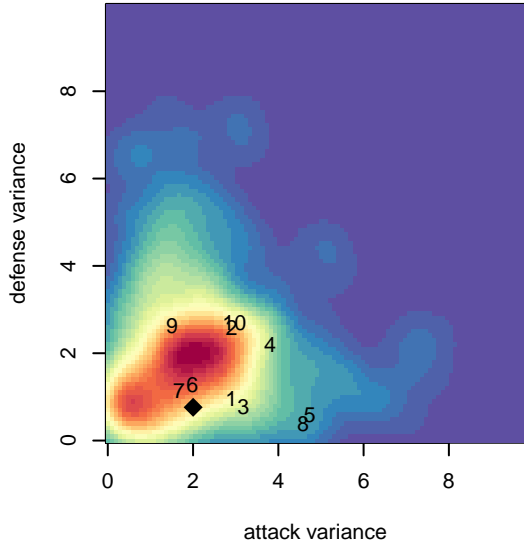

**attack and defense variance (black dot)
relative to other teams
and top 10 in region**