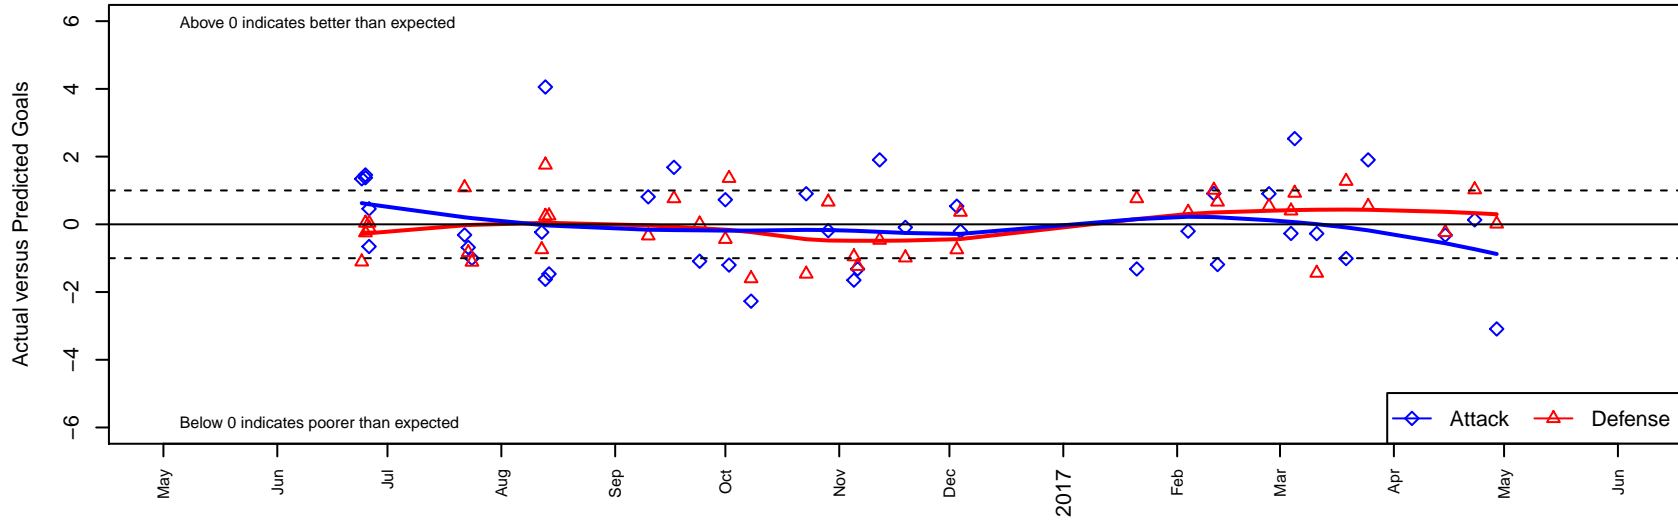

# Whatcom Rangers Blue B04

Whatcom FC Rangers  
 Bellingham, WA  
 B04 total strength=852  
 attack=1.34 defense=1.07  
 fall league = RCL B04 Div 4  
 spr league = Win RCL B04 Div 4

alt names used:  
 31 Whatcom FC Rangers B04 Blue  
 12 Whatcom FC Rangers B04 Blue  
 Whatcom FC Rangers B04 Blue  
 Whatcom FC Rangers – BU04 Blue  
 Whatcom FC Rangers – BU04 Blue  
 Whatcom FC Rangers – BU04 Blue

Venues played:  
 2016 Baker Blast COPA U13  
 2016 Sounders FC Cup BU13 Silver  
 2016 Pacific Coast Challenge U13  
 2016 RCL B04 Div 4  
 2016 Win RCL B04 Div 4  
 2016 WYS Presidents Cup B04 Division 2

**Whatcom Rangers Blue B04**  
 Dots are actual minus expected GF (blue circles) and GA (red triangles).  
 Blue line is smoothed change in attack strength. Red is smoothed change in defense strength.

**attack and defense variance (black dot)  
relative to other teams  
and top 10 in region**

**attack and defense rating  
relative to others at age  
and all opponents in last 13 months**

**Performance relative to 13 month average**