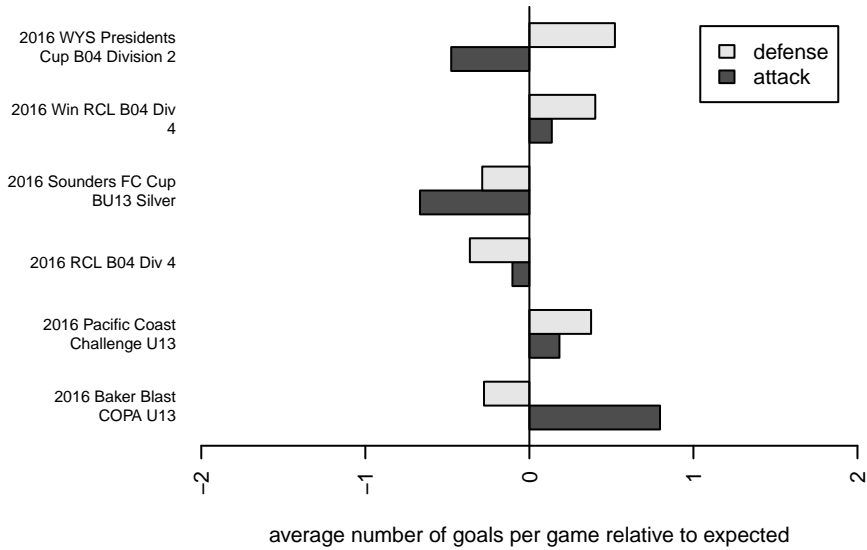

# Whatcom Rangers Blue B04

Whatcom FC Rangers  
 Bellingham, WA  
 B04 total strength=852  
 attack=1.34 defense=1.07  
 fall league = RCL B04 Div 4  
 spr league = Win RCL B04 Div 4

alt names used:  
 31 Whatcom FC Rangers B04 Blue  
 12 Whatcom FC Rangers B04 Blue  
 Whatcom FC Rangers B04 Blue  
 Whatcom FC Rangers – BU04 Blue  
 Whatcom FC Rangers – BU04 Blue  
 Whatcom FC Rangers – BU04 Blue

**Whatcom Rangers Blue B04**  
 Dots are actual minus expected GF (blue circles) and GA (red triangles).  
 Blue line is smoothed change in attack strength. Red is smoothed change in defense strength.

**attack and defense variance (black dot)  
relative to other teams  
and top 10 in region**

**attack and defense rating  
relative to others at age  
and all opponents in last 13 months**

**Performance relative to 13 month average**