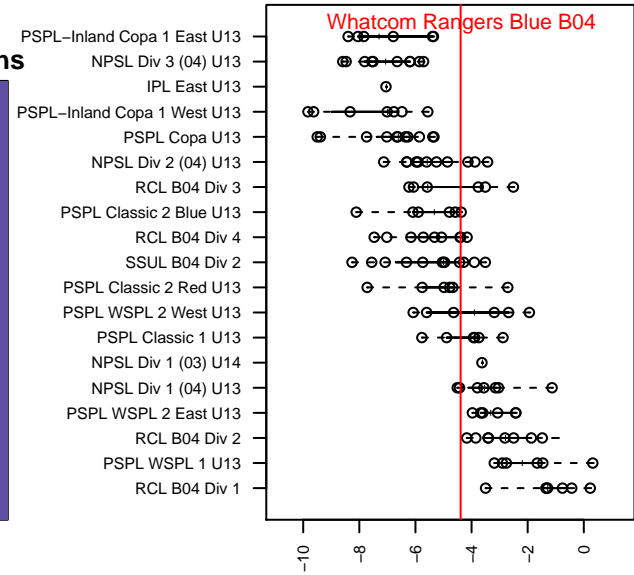

# Whatcom Rangers Blue B04

Whatcom FC Rangers  
 Bellingham, WA  
 B04 total strength=852  
 attack=1.34 defense=1.07  
 fall league = RCL B04 Div 4  
 spr league = Win RCL B04 Div 4

alt names used:  
 31 Whatcom FC Rangers B04 Blue  
 12 Whatcom FC Rangers B04 Blue  
 Whatcom FC Rangers B04 Blue  
 Whatcom FC Rangers – BU04 Blue  
 Whatcom FC Rangers – BU04 Blue  
 Whatcom FC Rangers – BU04 Blue

Venues played:  
 2016 Baker Blast COPA U13  
 2016 Sounders FC Cup BU13 Silver  
 2016 Pacific Coast Challenge U13  
 2016 RCL B04 Div 4  
 2016 Win RCL B04 Div 4  
 2016 WYS Presidents Cup B04 Division 2

**Whatcom Rangers Blue B04**  
 Dots are actual minus expected GF (blue circles) and GA (red triangles).  
 Blue line is smoothed change in attack strength. Red is smoothed change in defense strength.

**attack and defense variance (black dot)  
relative to other teams  
and top 10 in region**

**attack and defense rating  
relative to others at age  
and all opponents in last 13 months**

**Performance relative to 13 month average**