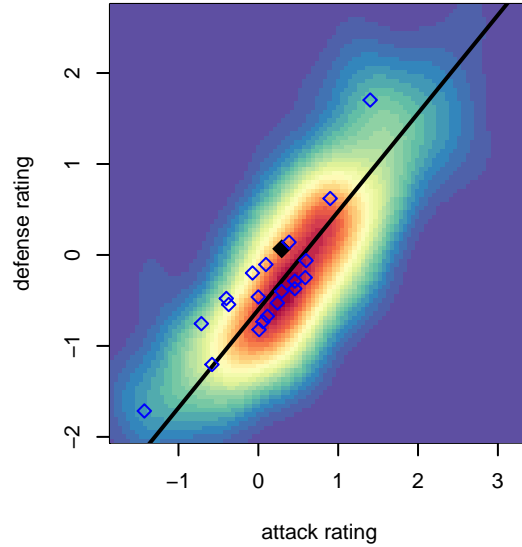

# Whatcom Rangers Blue B04

Whatcom FC Rangers  
 Bellingham, WA  
 B04 total strength=852  
 attack=1.34 defense=1.07  
 fall league = RCL B04 Div 4  
 spr league = Win RCL B04 Div 4

alt names used:  
 31 Whatcom FC Rangers B04 Blue  
 12 Whatcom FC Rangers B04 Blue  
 Whatcom FC Rangers B04 Blue  
 Whatcom FC Rangers – BU04 Blue  
 Whatcom FC Rangers – BU04 Blue  
 Whatcom FC Rangers – BU04 Blue

**Whatcom Rangers Blue B04**  
 Dots are actual minus expected GF (blue circles) and GA (red triangles).  
 Blue line is smoothed change in attack strength. Red is smoothed change in defense strength.

**attack and defense variance (black dot)  
relative to other teams  
and top 10 in region**

**attack and defense rating  
relative to others at age  
and all opponents in last 13 months**

**Performance relative to 13 month average**